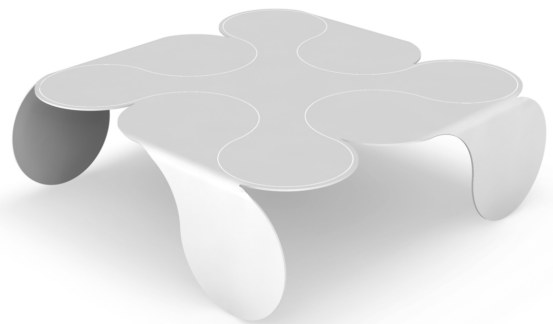

moduli®

circulos

circulos

coffee table

moduli®

This geometric coffee table represents a unique deconstruction of a circle shape. The modern design is perfect for the home or office, and blends well with other Moduli furniture or your existing decor.

circulos

coffee table

white

ta1

14.5" H 43" W 54" L
55 lbs

list
\$ 9500.00

Light blue

ta2